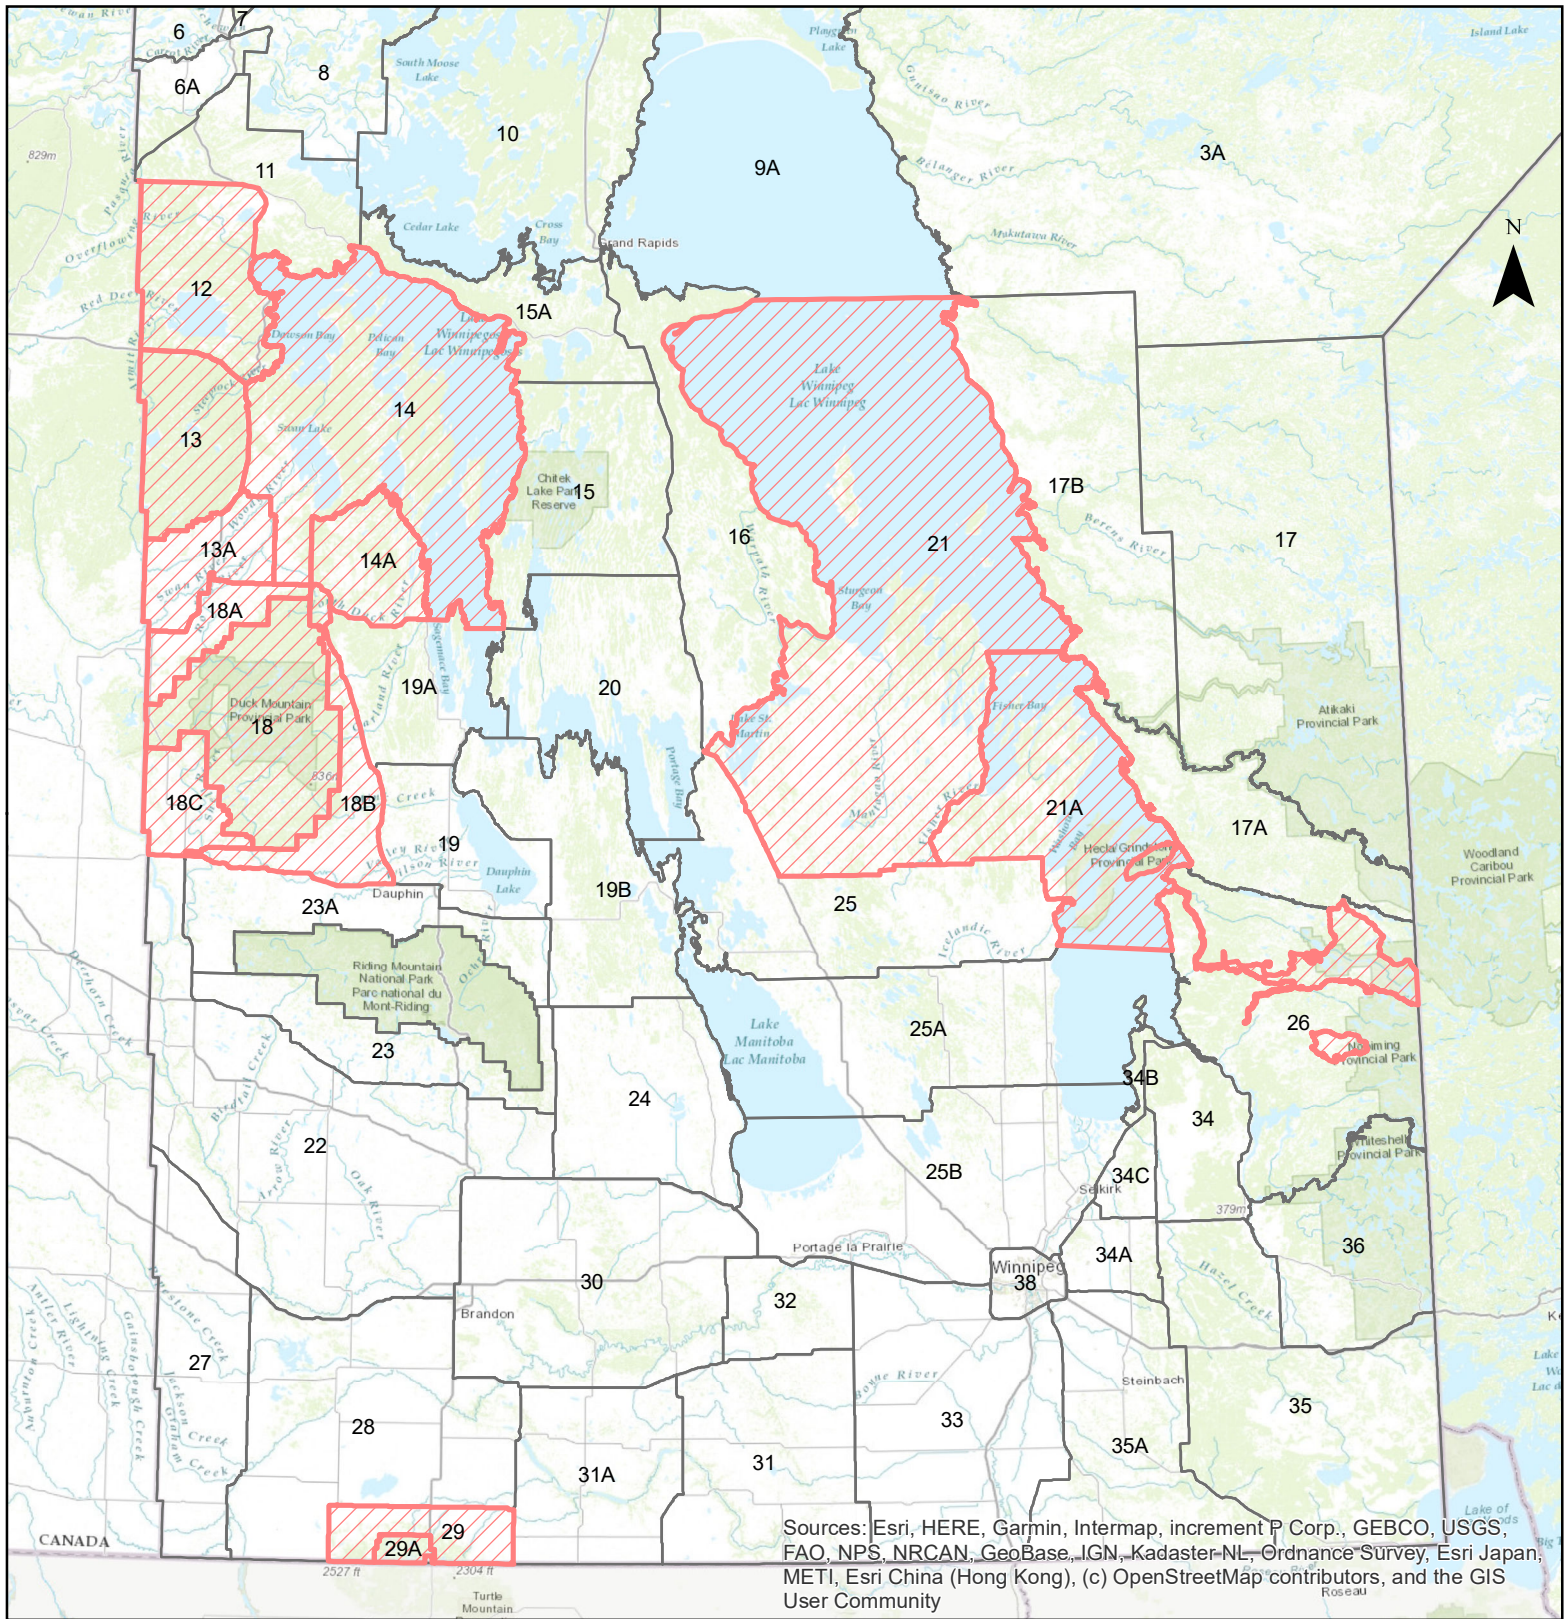

Moose Conservation Closures

Full and Partial Game Hunting Areas Closed to Moose Hunting

Sources: Esri, HERE, Garmin, Intermap, increment P Corp., GEBCO, USGS, FAO, NPS, NRCAN, GeoBase, IGN, Kadaster NL, Ordnance Survey, Esri Japan, METI, Esri China (Hong Kong), (c) OpenStreetMap contributors, and the GIS User Community

 Moose Conservation Closures - Closed to all Moose Hunters*

 Game Hunting Areas

0 15 30 60 90 120
 Kilometres

* Please refer to the hunting guide for information on licenced moose hunting seasons