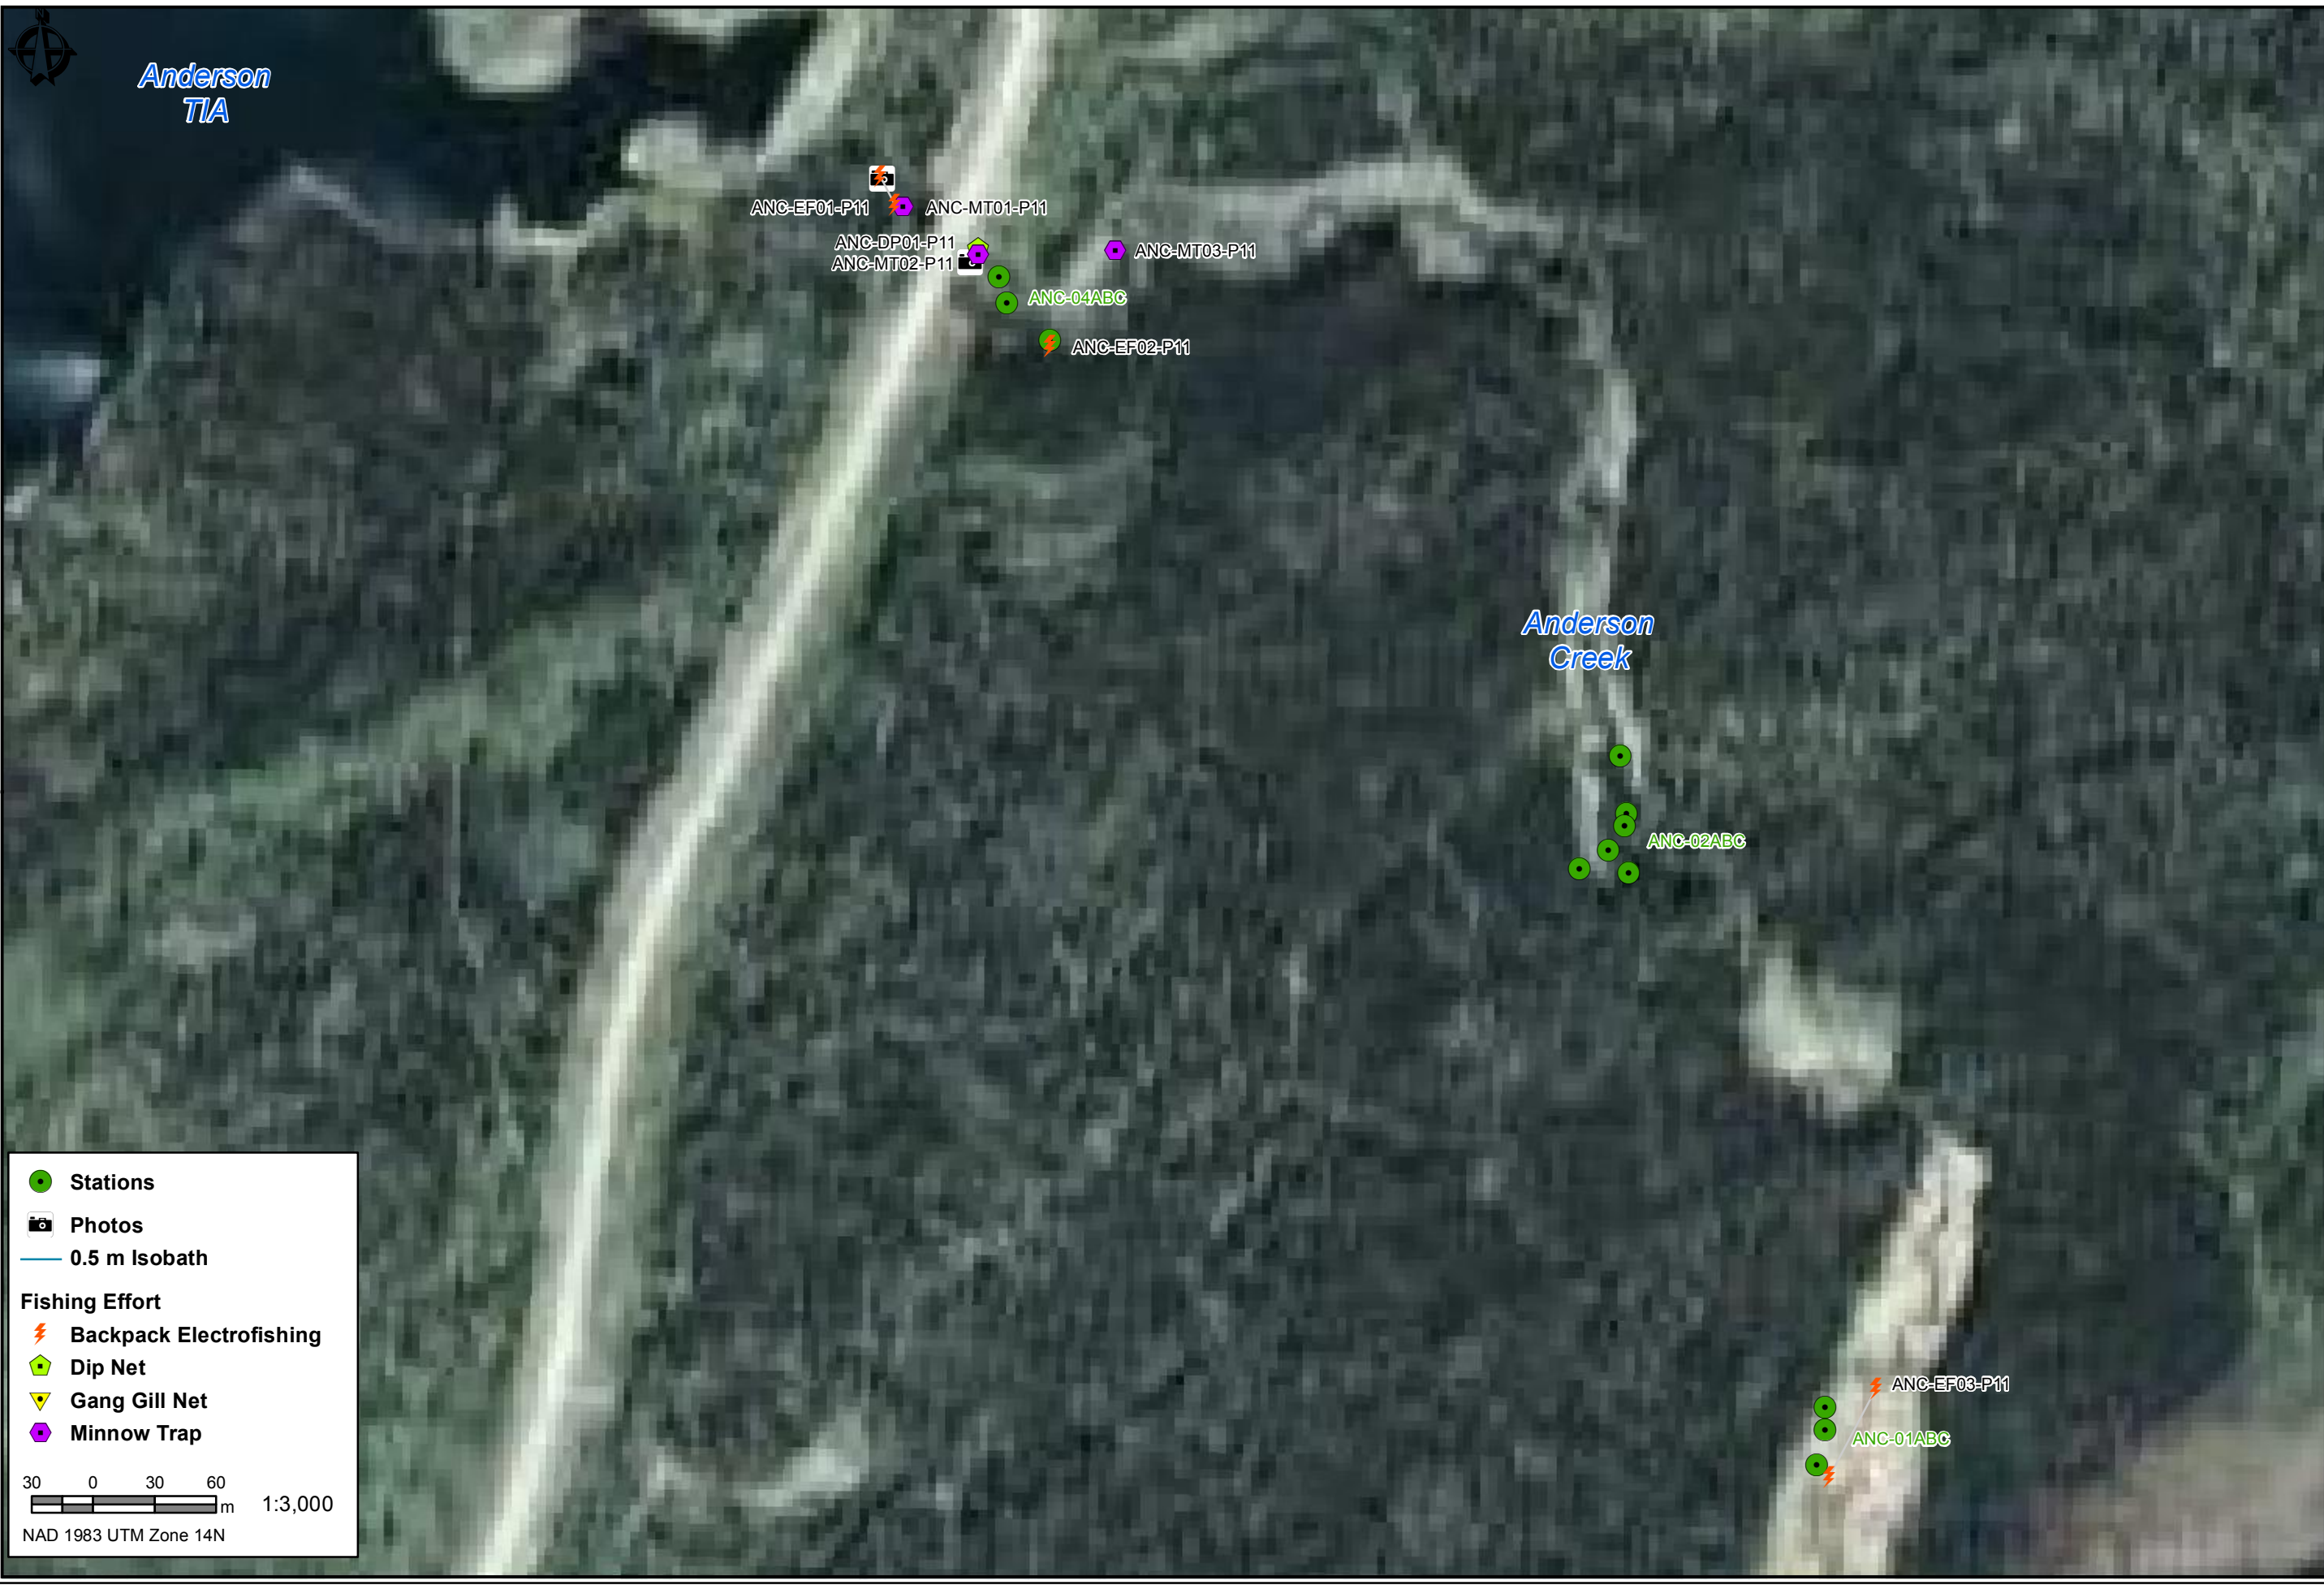

**Stations**

- Photos
- 0.5 m Isobath

**Fishing Effort**

- Backpack Electrofishing
- Dip Net
- Gang Gill Net
- Minnow Trap

100 0 100 200  
m 1:10,000  
NAD 1983 UTM Zone 14N

**Stations**

- Stations

**Photos**

- 📷 Photos

**0.5 m Isobath**

- 0.5 m Isobath

**Fishing Effort**

- ⚡ Backpack Electrofishing
- 🟩 Dip Net
- 🟡 Gang Gill Net
- 🟪 Minnow Trap

20 0 20 40  
m 1:2,000  
NAD 1983 UTM Zone 14N