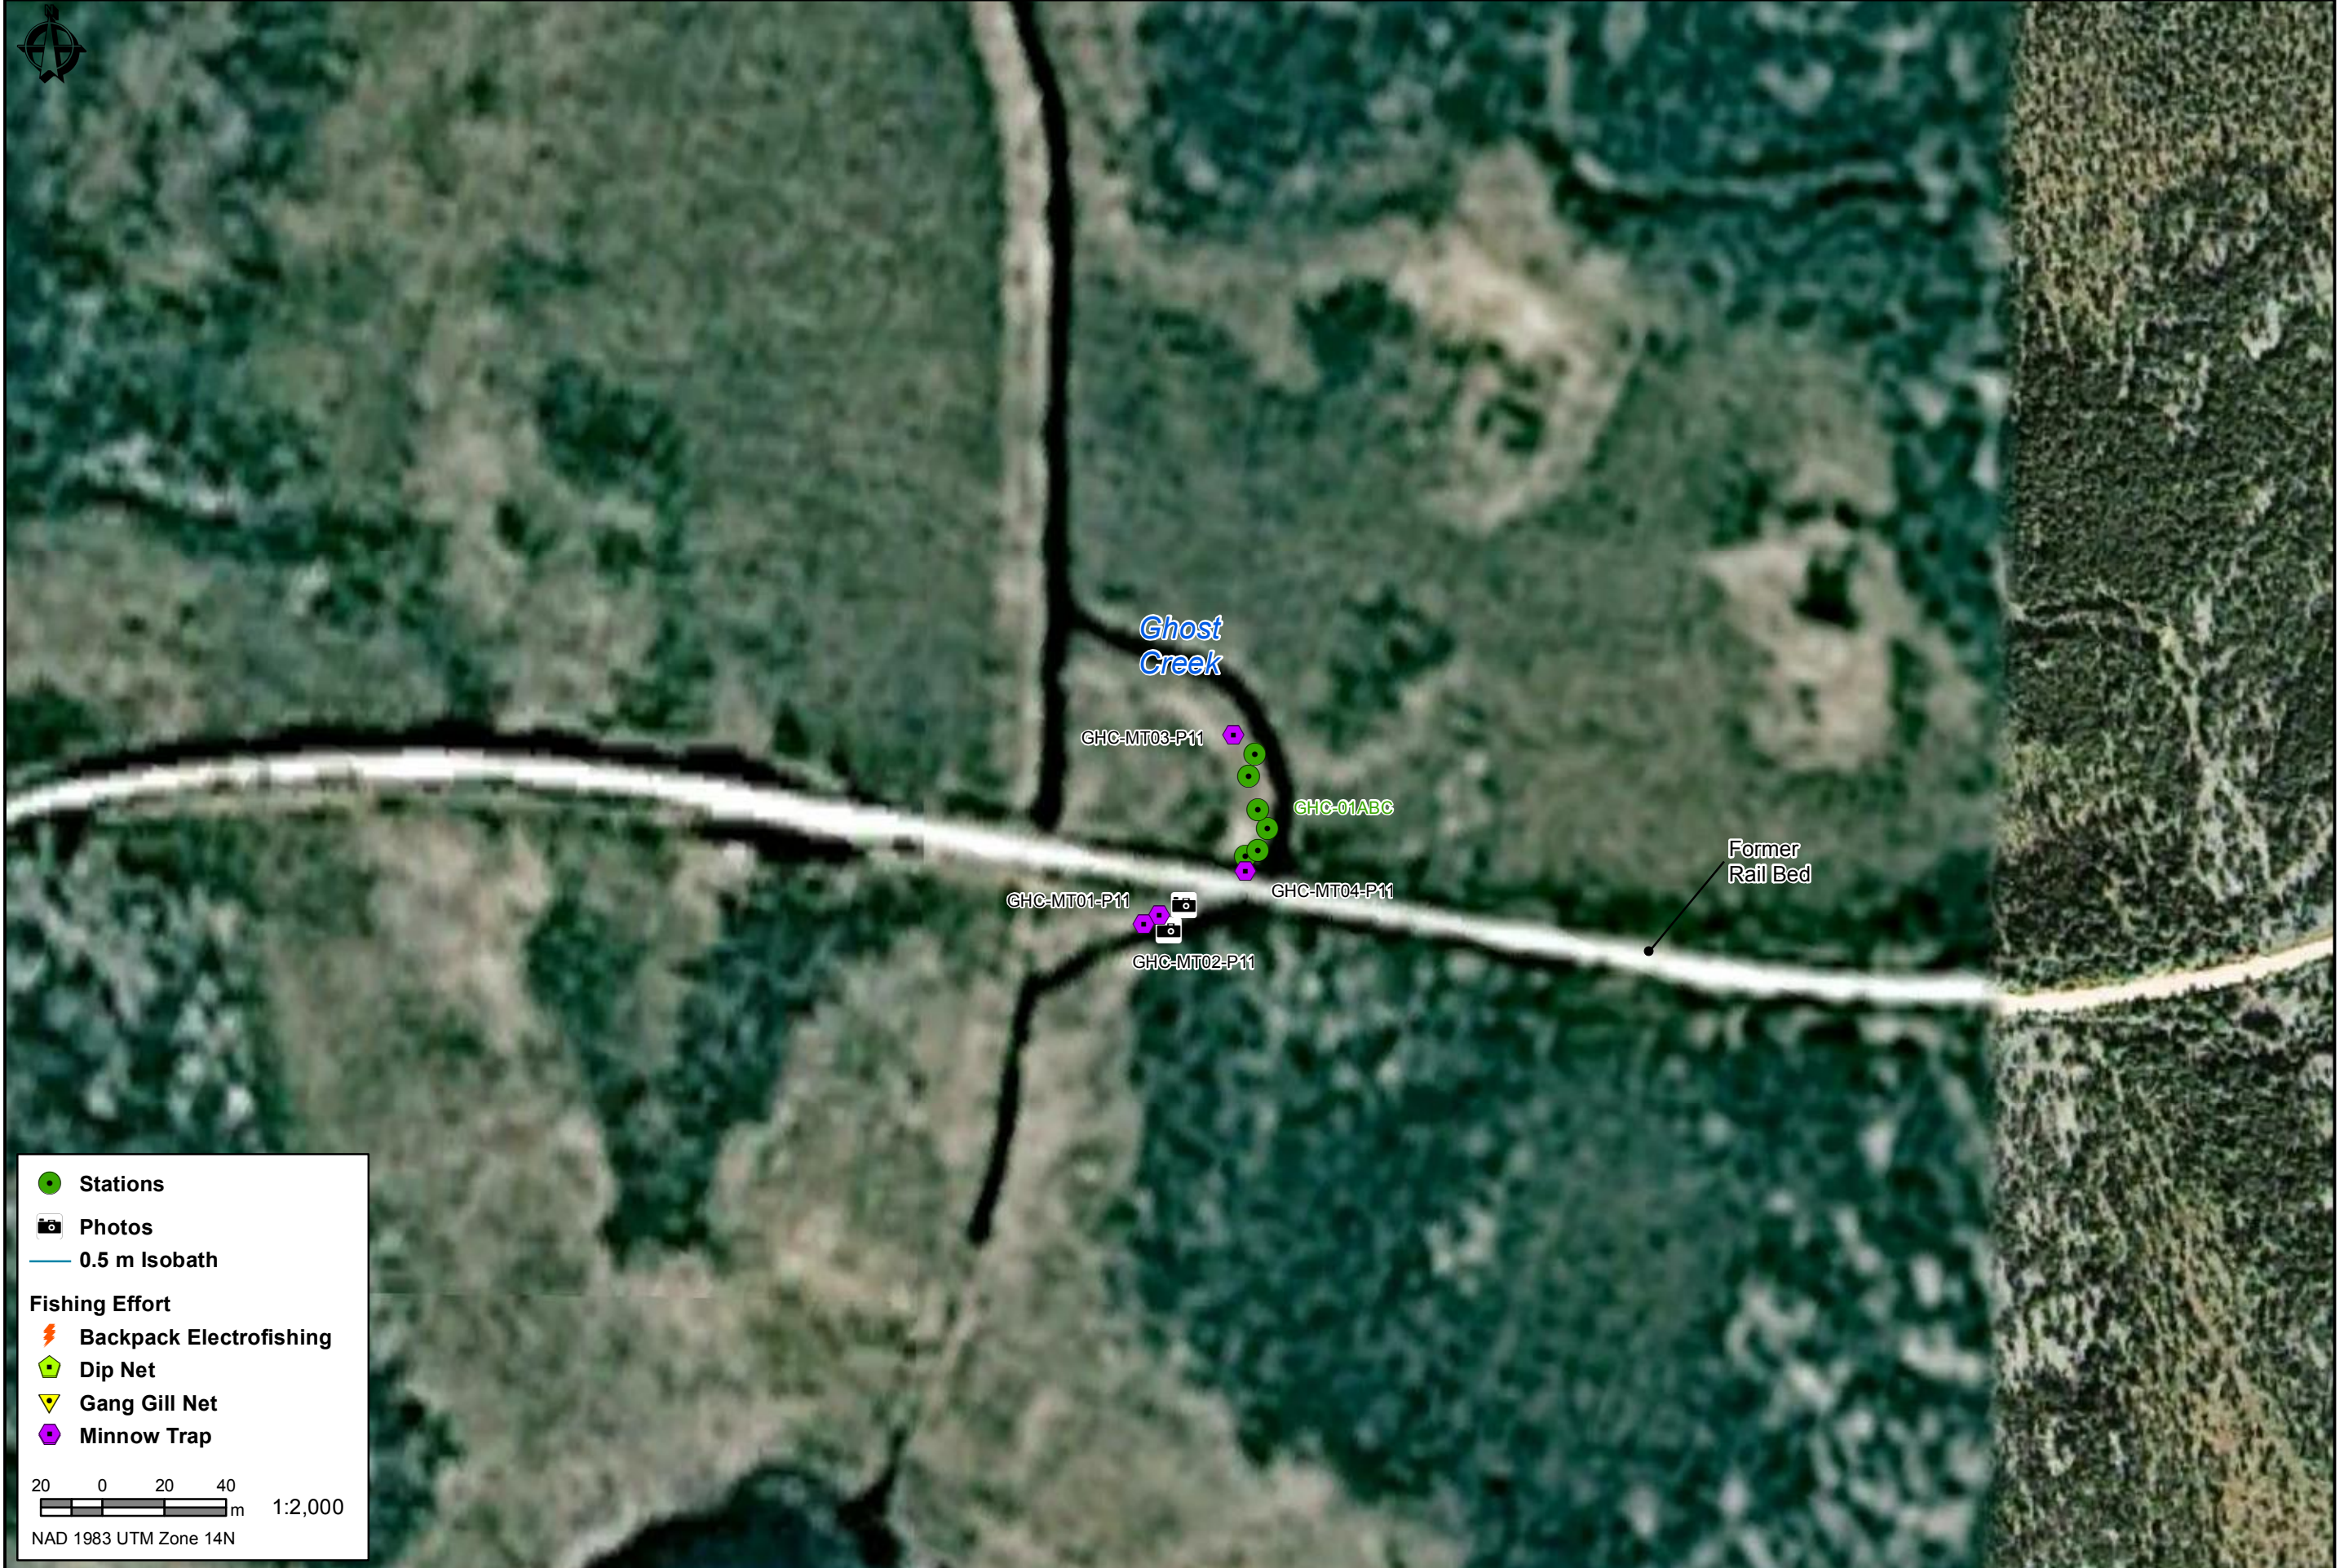

**Stations**

- Photos
- 0.5 m Isobath

**Fishing Effort**

- Backpack Electrofishing
- Dip Net
- Gang Gill Net
- Minnow Trap

100 0 100 200  
m 1:10,000  
NAD 1983 UTM Zone 14N

**Stations**

- Stations

**Photos**

- 📷 Photos

**0.5 m Isobath**

- 0.5 m Isobath

**Fishing Effort**

- ⚡ Backpack Electrofishing
- 🟩 Dip Net
- 🟡 Gang Gill Net
- 🟪 Minnow Trap

20 0 20 40  
m 1:2,000  
NAD 1983 UTM Zone 14N