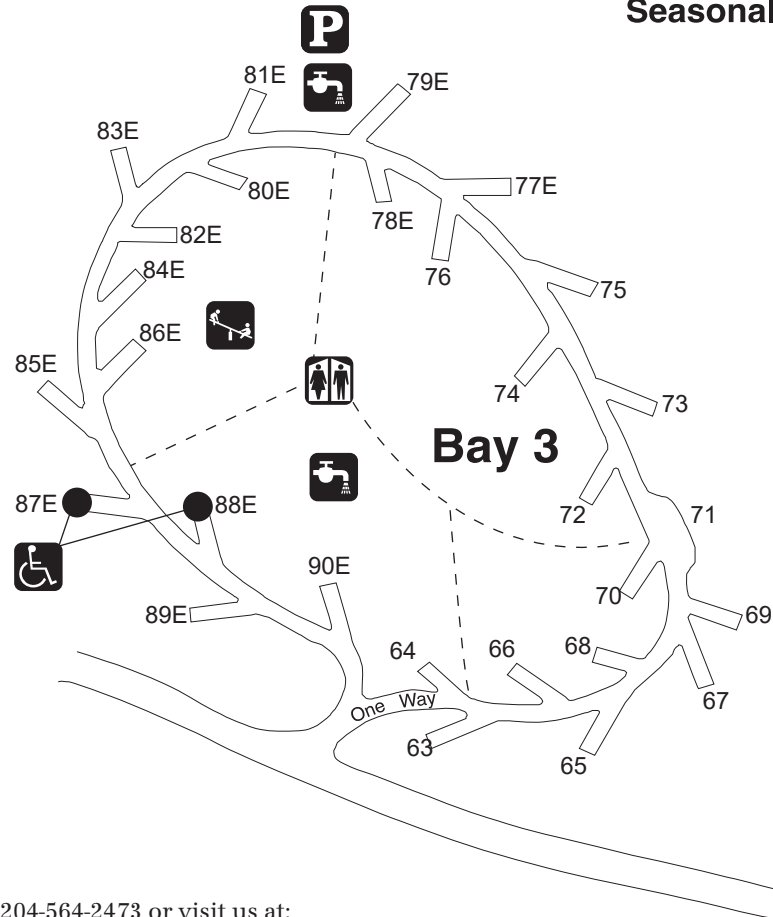

Asessippi Seasonal Camping Sites

Asessippi
Provincial Park

Bay 3 Seasonal Camping

NOT TO SCALE

LEGEND

-  DISABILITY ACCESSIBLE
-  PARKING
-  PUBLIC TELEPHONE
-  PLAYGROUND
-  WASHROOMS
-  WATER SUPPLY
- E ELECTRICAL SERVICE

SEASONAL SITES

BAY 3: Sites #62-88

NOTE:

- For Asessippi Campground call 1-204-564-2473 or visit us at: www.manitobaparks.com
- IN CASE OF EMERGENCY CALL 911