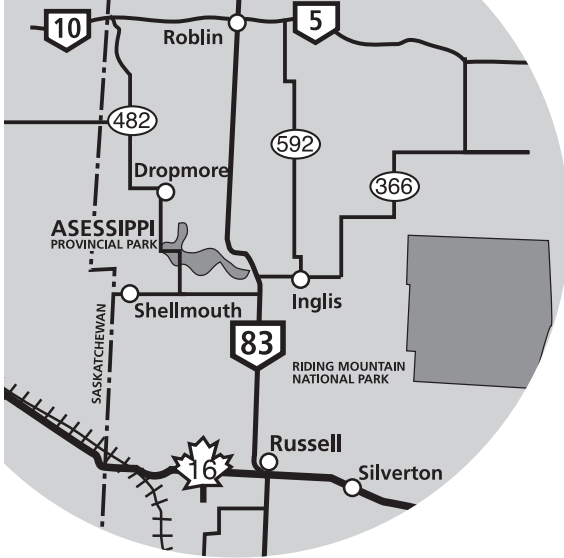

Asessippi Seasonal Camping Sites

Asessippi
Provincial Park

Bay 3 Seasonal Camping

NOT TO SCALE

LEGEND

-  DISABILITY ACCESSIBLE
-  PARKING
-  PUBLIC TELEPHONE
-  PLAYGROUND
-  WASHROOMS
-  WATER SUPPLY
- E ELECTRICAL SERVICE

SEASONAL SITES

BAY 3: Sites #62-88

NOTE:

- For Asessippi Campground call 1-204-564-2473 or visit us at: www.manitobaparks.com
- IN CASE OF EMERGENCY CALL 911