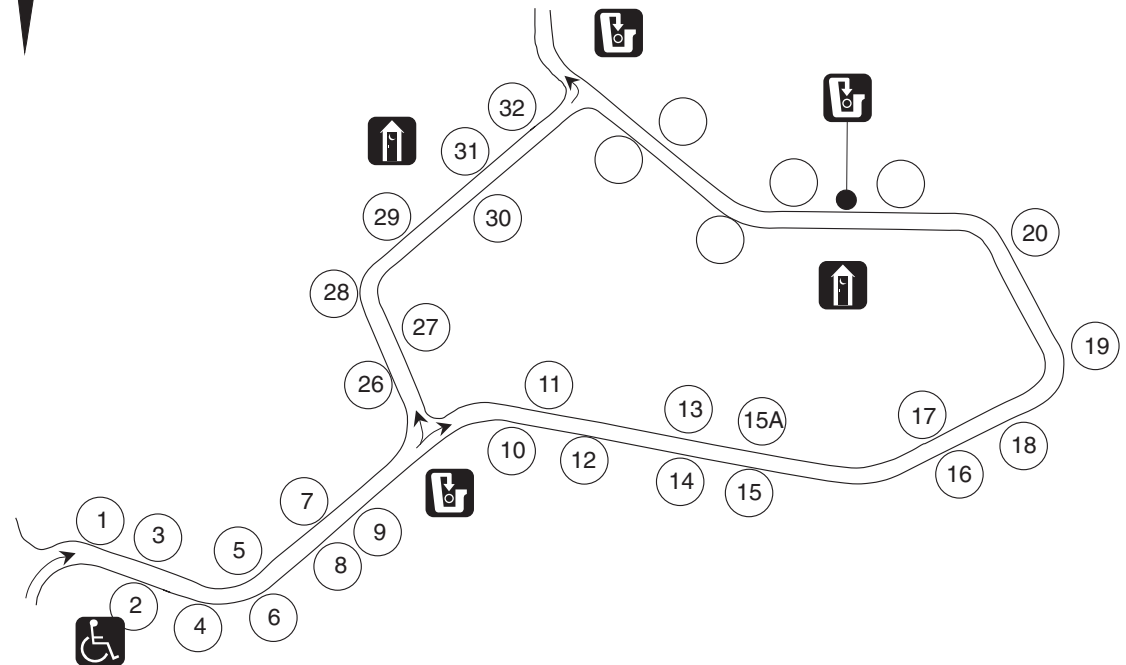

Black Lake Seasonal Camping Sites

Nopiming
Provincial Park

SEASONAL SITES:
Loop A: Sites #1-20, 26-32

LEGEND

- DISABILITY ACCESSIBLE
- REFUSE DISPOSAL
- WASHROOMS (NON-MODERN)

NOTE:

For more information: call 1-800-214-6497
In Winnipeg call 204-945-6784 or visit us at: www.manitobaparks.com

IN CASE OF EMERGENCY CALL:

- RCMP 204-345-8685
- AMBULANCE 1-877-977-0007