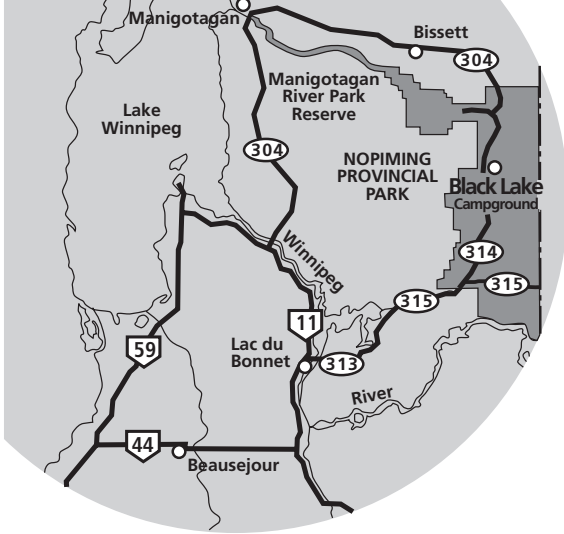

Black Lake Seasonal Camping Sites

Nopiming
Provincial Park

SEASONAL SITES:
Loop A: Sites #1-20, 26-32

LEGEND

- DISABILITY ACCESSIBLE
- REFUSE DISPOSAL
- WASHROOMS (NON-MODERN)

NOTE:

For more information: call 1-800-214-6497
In Winnipeg call 204-945-6784 or visit us at: www.manitobaparks.com