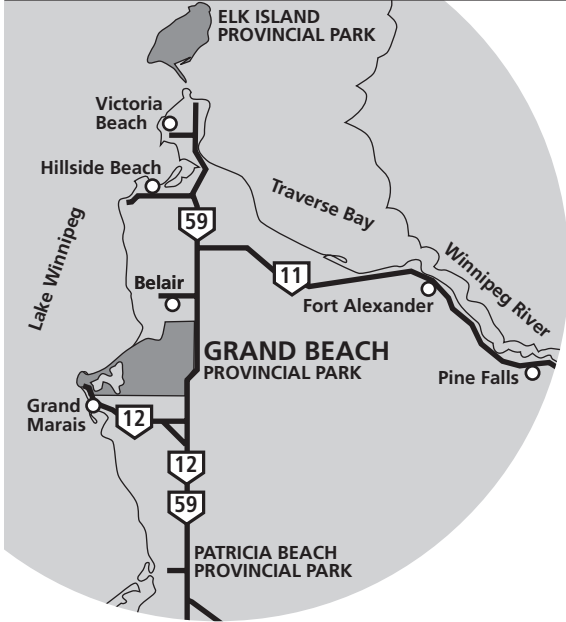

Grand Beach Seasonal Camping Sites

Grand Beach
Provincial Park

LEGEND

- | | | | |
|--|--------------------------|--|----------------------|
| | CAMPGROUND OFFICE | | WASHROOMS (MODERN) |
| | PARKING | | WATER SUPPLY |
| | TRAILER SANITARY STATION | | E ELECTRICAL SERVICE |