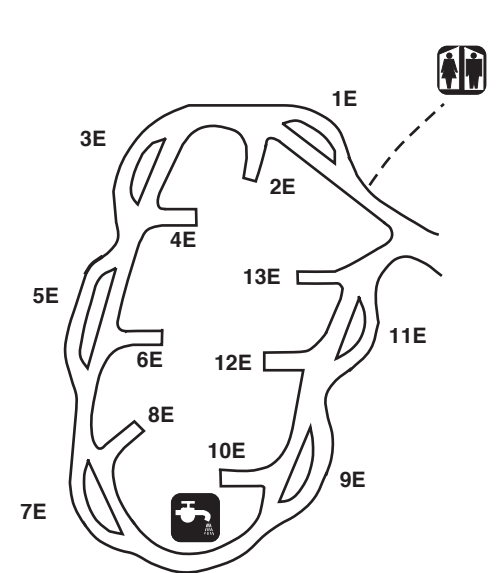

NOTE:

- 48 seasonal campsites are electrically serviced

IN CASE OF EMERGENCY CALL 911

Bay 8

Bay 11

Bay 12

NOT TO SCALE

•Park Office Grand Beach 204-754-5040