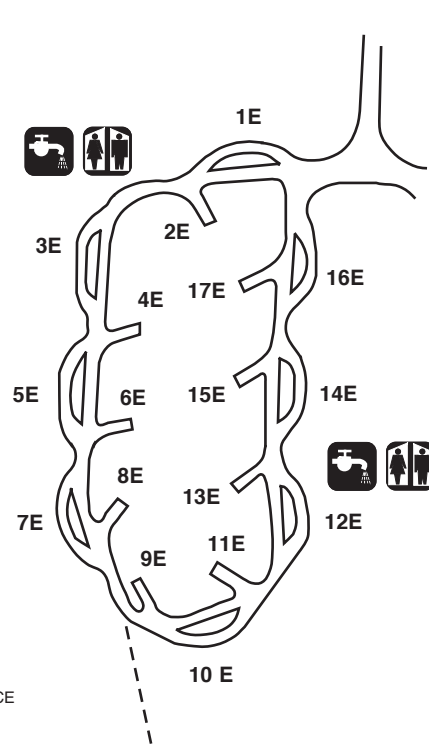

Grand Beach Seasonal Camping Sites

Grand Beach
Provincial Park

LEGEND

- | | | | |
|--|--------------------------|--|----------------------|
| | CAMPGROUND OFFICE | | WASHROOMS (MODERN) |
| | PARKING | | WATER SUPPLY |
| | TRAILER SANITARY STATION | | E ELECTRICAL SERVICE |

NOTE:

- 48 seasonal campsites are electrically serviced

IN CASE OF EMERGENCY CALL 911

Bay 8

Bay 11

Bay 12

NOT TO SCALE

•Park Office Grand Beach 204-754-5040