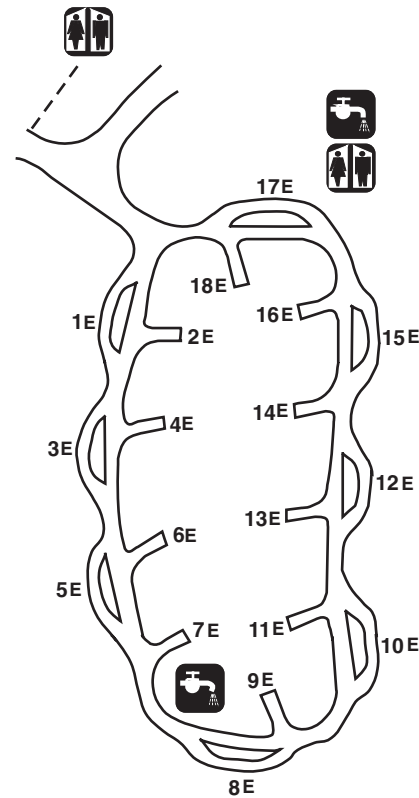

NOTE:

- 48 seasonal campsites are electrically serviced

IN CASE OF EMERGENCY CALL 911

Bay 8

Bay 11

Bay 12

NOT TO SCALE

•Park Office Grand Beach 204-754-5040