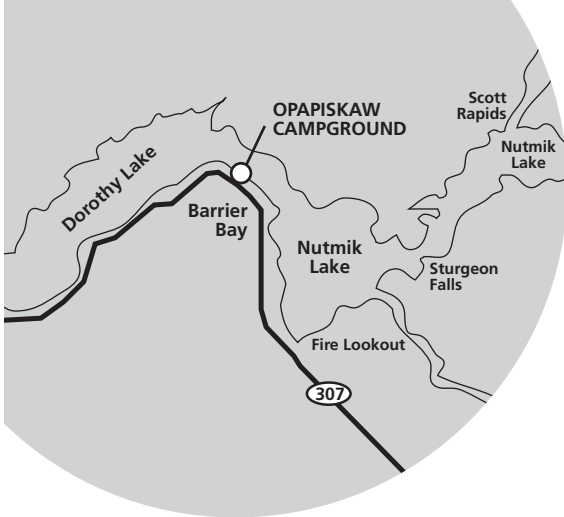

# Opapiskaw Seasonal Camping Sites

Whiteshell  
Provincial Park

## SEASONAL SITES: Bay 5: Sites #1-23

### LEGEND

WATER SUPPLY

IN CASE OF EMERGENCY CALL:  
RCMP 204-348-7177  
Ambulance 204-348-7700