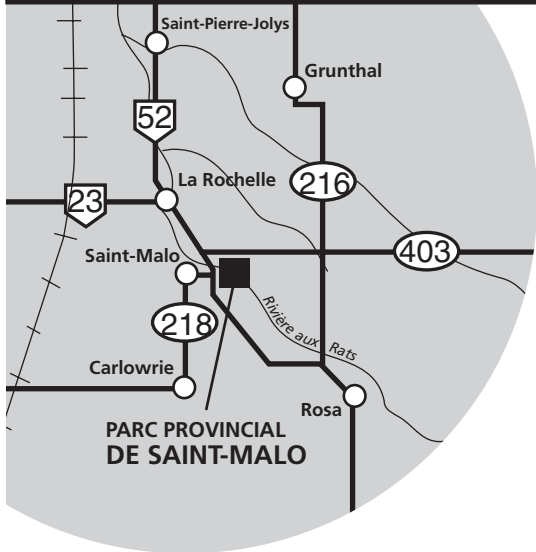

# St. Malo Seasonal Camping Sites

St. Malo  
Provincial Park

NOT TO SCALE