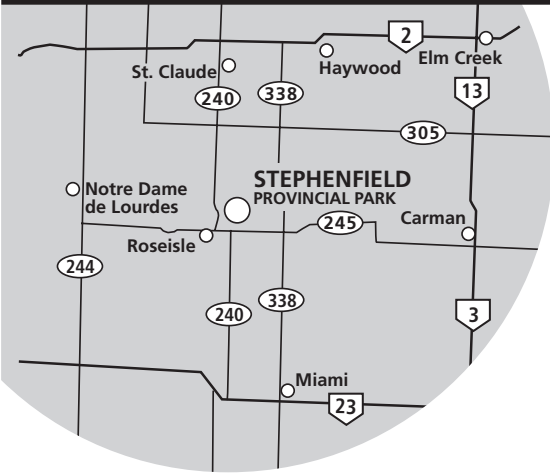

# Stephenfield Seasonal Camping Sites

Stephenfield  
Provincial Park

## SEASONAL CAMPING: Bay 1: Sites #1-44