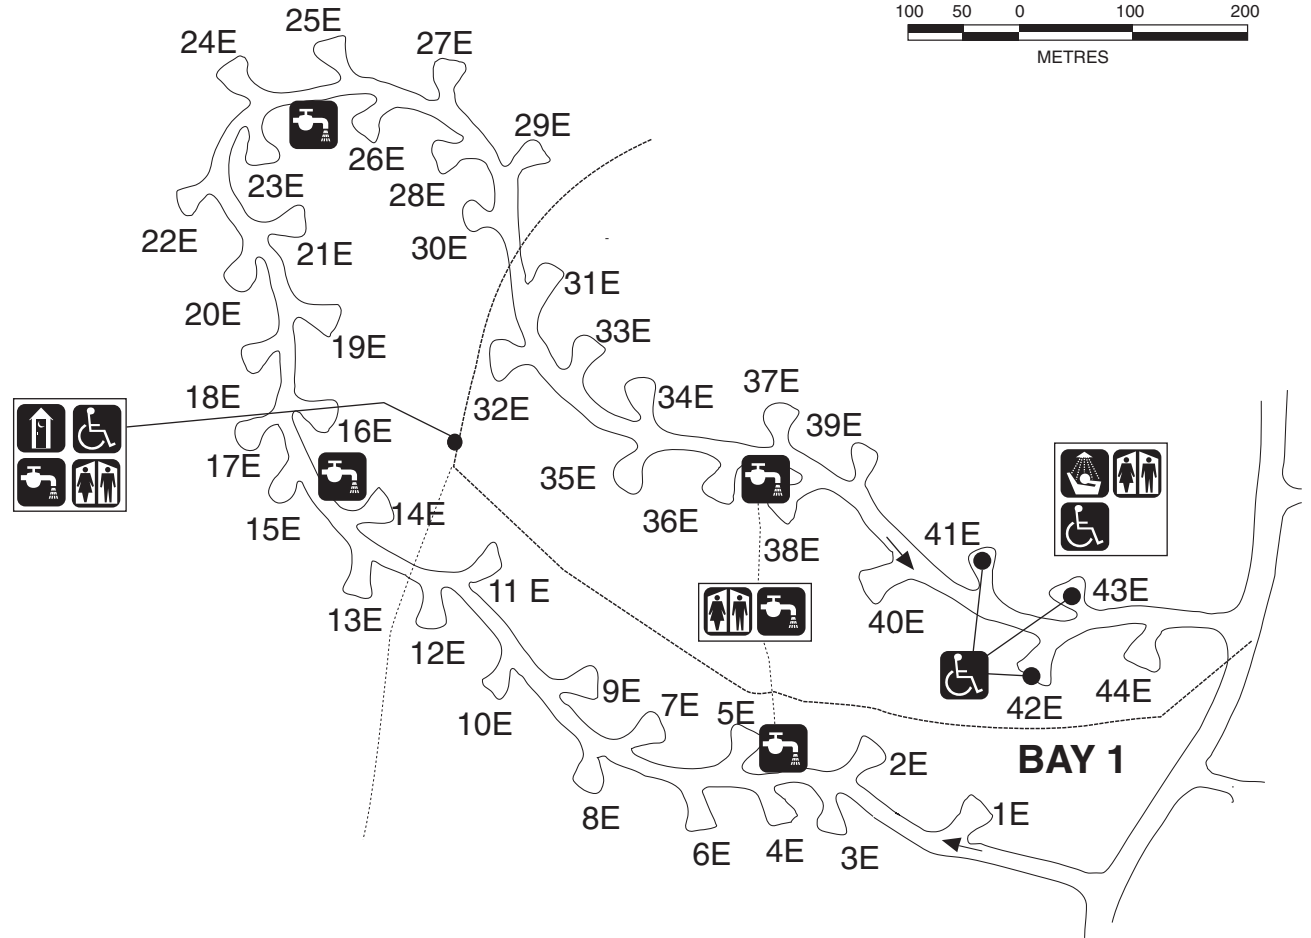

# Stephenfield Seasonal Camping Sites

Stephenfield  
Provincial Park

## SEASONAL CAMPING: Bay 1: Sites #1-44

### LEGEND

-  DISABILITY ACCESSIBLE
-  SHOWERS
-  WASHROOMS (MODERN)
-  WASHROOMS (NON-MODERN)
-  WATER SUPPLY
-  E ELECTRICAL SERVICE

IN CASE OF EMERGENCY CALL 911