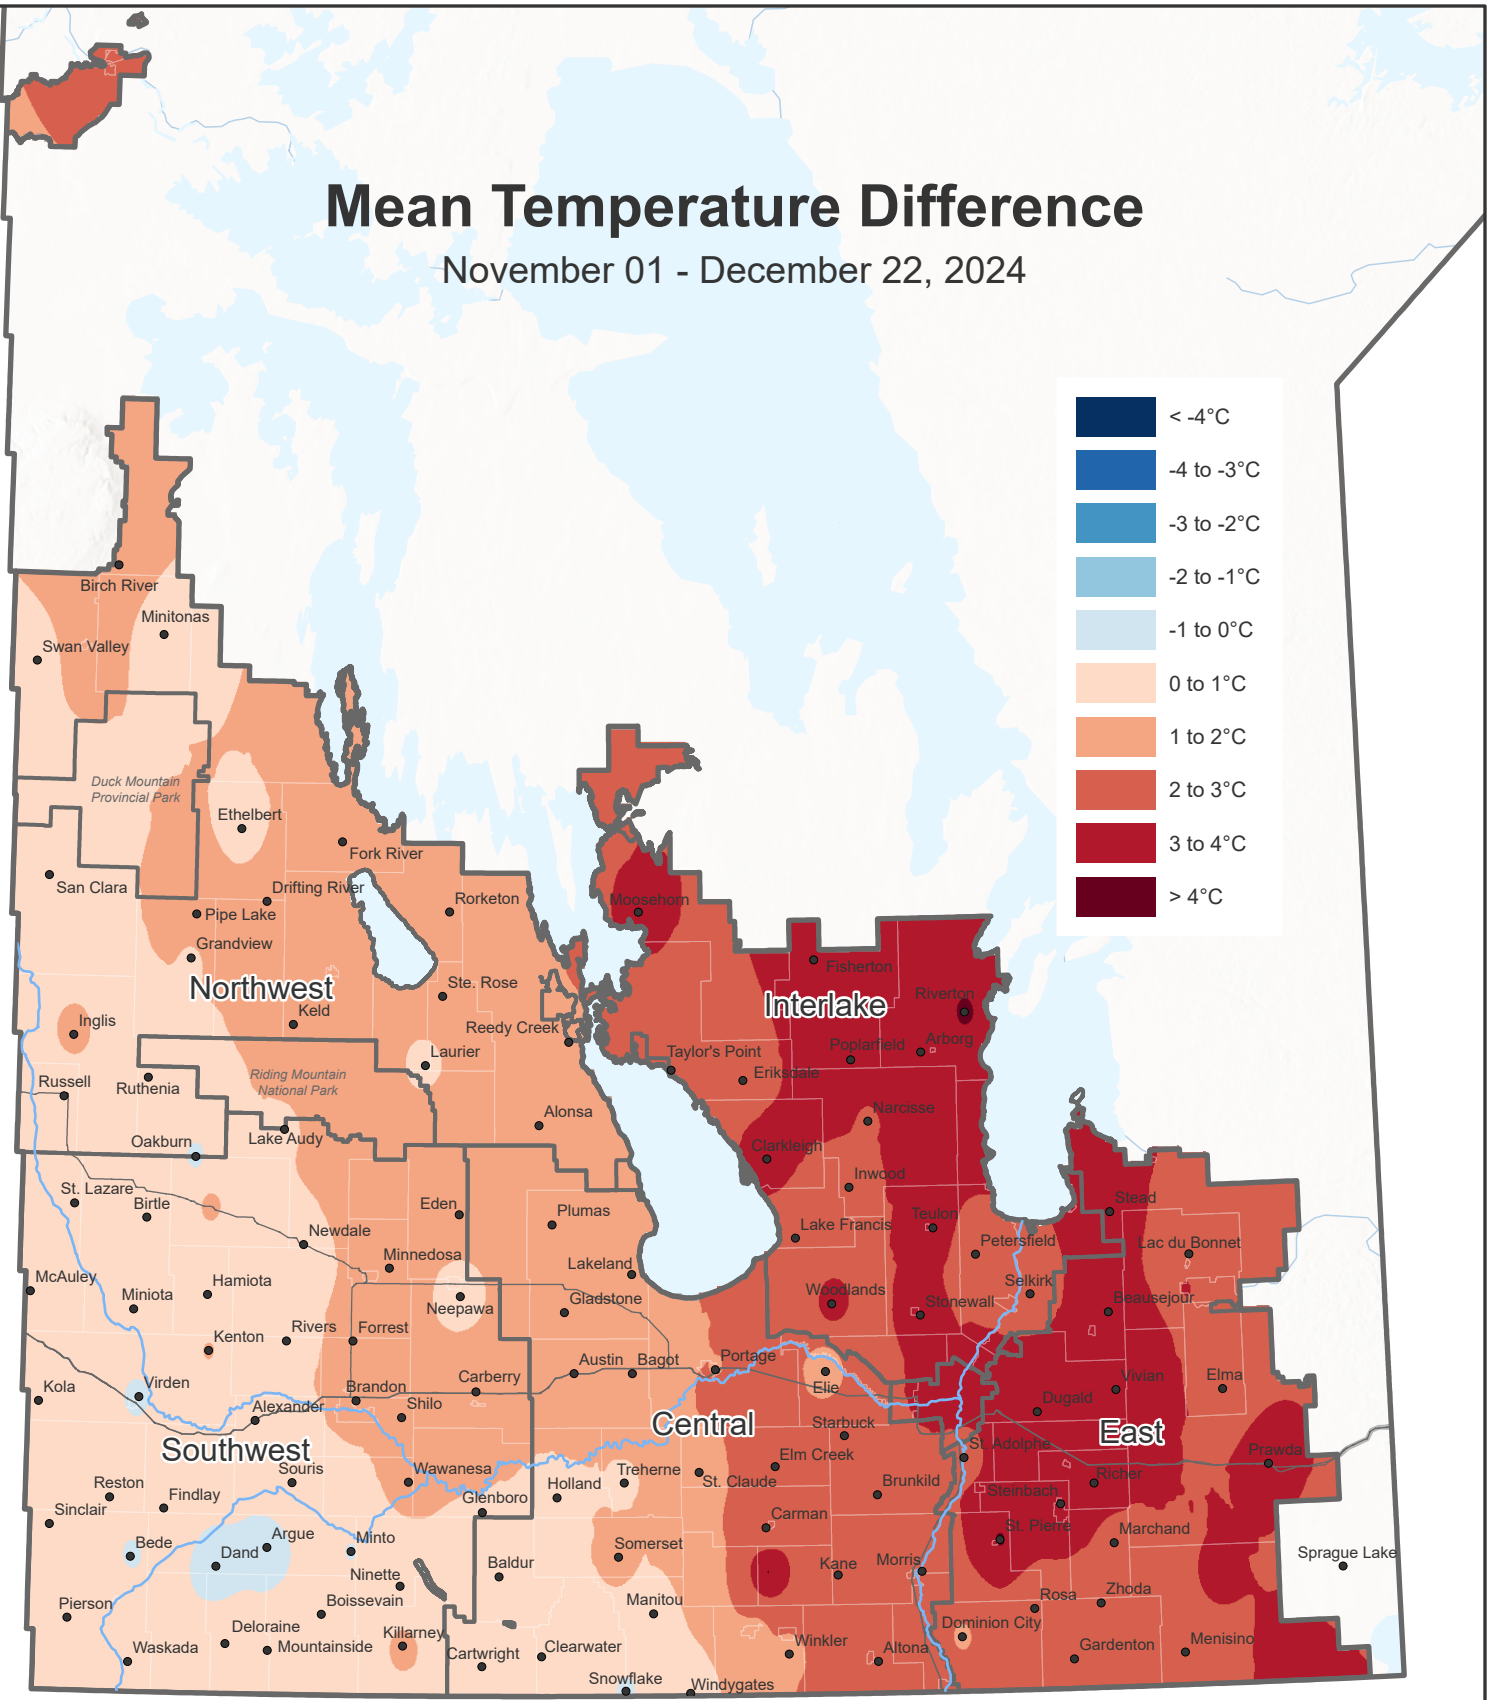

Mean Temperature Difference

November 01 - December 22, 2024

Prepared by Manitoba Agriculture, Ag-Weather Program

Map provides a regional estimation based on weather observations from the Ag-Weather Program and Environment and Climate Change Canada weather stations and should be supplemented by site-specific considerations. Local conditions may vary.